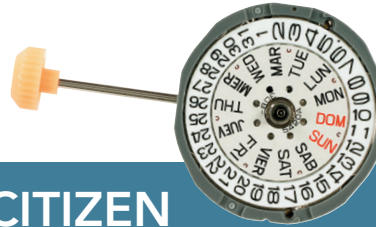

## MIYOTA/CITIZEN

Caliber:	Ligne Size:	Thickness:	Features:	Hands:	Order #	Price each:
1L22	6-3/4 x 8	2.15	2 Hands	120/70	WM1L22	\$6.00
1M02	10-1/2	2.94	3 Hands, Day-Date	120/70/17	WM1M02	\$7.50
1M12(6)	10-1/2	2.71	3 Hands, Date(6)	120/70/17	WM1M12(6)	\$7.25
1M15	10-1/2	2.71	2 Hands, Date	170/70	WM1M15	\$7.25
1N12	8-3/4	2.58	3 Hands, Date	120/70/17	WM1N12	\$7.25
2015	6-3/4 x 8	4.15	3 Hands, Date	120/70/17	WM2015	\$5.25
2036HCP120	6-3/4 x 8	3.15	3 Hands	120/70/17	WM2036HCP120	\$4.00
2115	10-1/2	4.15	3 Hands, Date	120/70/17	WM2115	\$6.50
5R21	3-3/4 x 6	1.90	2 Hands	80/40	WM5R21	\$17.50
5R32	3-3/4 x 6	2.00	3 Hands	100/65/17	WM5R32	\$14.25
6P27	10-1/2	3.45	3 Hands, 3 EYE(DAY,DT,24H)	120/70/17	WM6P27	\$11.25
GM10	10-1/2	2.71	3 Hands, Date	120/70/17	WMGM10	\$6.00

## PULSAR, SHIO JIRI, MORIOKA, TOKEIMI

Caliber:	Ligne Size:	Thickness:	Features:	Hands:	Order #	Price each:
PC10	5-1/2 x 6-3/4	3.15	2 Hands	120/70	WMPC10	\$5.75
VB20	3-3/4 X 6	2.20	2 Hands	90/45	WMVB20	\$12.00
VC10	5-1/2	2.38	2 Hands	120/70	WMVC10	\$8.00
VC11	4-3/4	2.38	3 Hands	120/70/17	WMVC11	\$8.00
VJ22	6 x 8	2.71	3 Hands, Date	110/65/20	WMVJ22	\$7.25
VJ24	6 x 8	2.71	2 Hands, Date	110/65	WMVJ24	\$7.50
VJ34	10-1/2	2.71	2 Hands, Date	110/65	WMVJ34	\$7.50
VX00	4-3/4	2.09	2 Hands	110/65	WMVX00	\$8.00
VX01	4-3/4	2.39	3 Hands	110/65/20	WMVX01	\$8.00
VX3J	10-1/2	3.05	3 Hands, Date, 24Hr Day	110/65/20(21)	WMVX3J	\$14.00