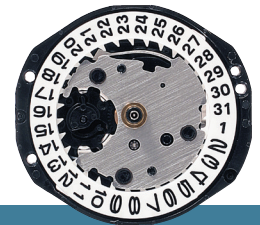

## MIYOTA/CITIZEN

Caliber:	Ligne Size:	Thickness:	Features:	Hands:	Order #	Price each:
1L22	6-3/4 x 8	2.15	2 Hands	120/70	WM1L22	\$6.00
1M02	10-1/2	2.94	3 Hands, Day-Date	120/70/17	WM1M02	\$7.50
1M12(6)	10-1/2	2.71	3 Hands, Date(6)	120/70/17	WM1M12(6)	\$7.25
1M15	10-1/2	2.71	2 Hands, Date	170/70	WM1M15	\$7.25
1N12	8-3/4	2.58	3 Hands, Date	120/70/17	WM1N12	\$7.25
2015	6-3/4 x 8	4.15	3 Hands, Date	120/70/17	WM2015	\$5.25
2036HCP120	6-3/4 x 8	3.15	3 Hands	120/70/17	WM2036HCP120	\$4.00
2115	10-1/2	4.15	3 Hands, Date	120/70/17	WM2115	\$6.50
5R21	3-3/4 x 6	1.90	2 Hands	80/40	WM5R21	\$17.50
5R32	3-3/4 x 6	2.00	3 Hands	100/65/17	WM5R32	\$14.25
6P27	10-1/2	3.45	3 Hands, 3 EYE(DAY,DT,24H)	120/70/17	WM6P27	\$11.25
GM10	10-1/2	2.71	3 Hands, Date	120/70/17	WMGM10	\$6.00

## PULSAR, SHIO JIRI, MORIOKA, TOKEIMI

Caliber:	Ligne Size:	Thickness:	Features:	Hands:	Order #	Price each:
PC10	5-1/2 x 6-3/4	3.15	2 Hands	120/70	WMPC10	\$5.75
VB20	3-3/4 X 6	2.20	2 Hands	90/45	WMVB20	\$12.00
VC10	5-1/2	2.38	2 Hands	120/70	WMVC10	\$8.00
VC11	4-3/4	2.38	3 Hands	120/70/17	WMVC11	\$8.00
VJ22	6 x 8	2.71	3 Hands, Date	110/65/20	WMVJ22	\$7.25
VJ24	6 x 8	2.71	2 Hands, Date	110/65	WMVJ24	\$7.50
VJ34	10-1/2	2.71	2 Hands, Date	110/65	WMVJ34	\$7.50
VX00	4-3/4	2.09	2 Hands	110/65	WMVX00	\$8.00
VX01	4-3/4	2.39	3 Hands	110/65/20	WMVX01	\$8.00
VX3J	10-1/2	3.05	3 Hands, Date, 24Hr Day	110/65/20(21)	WMVX3J	\$14.00